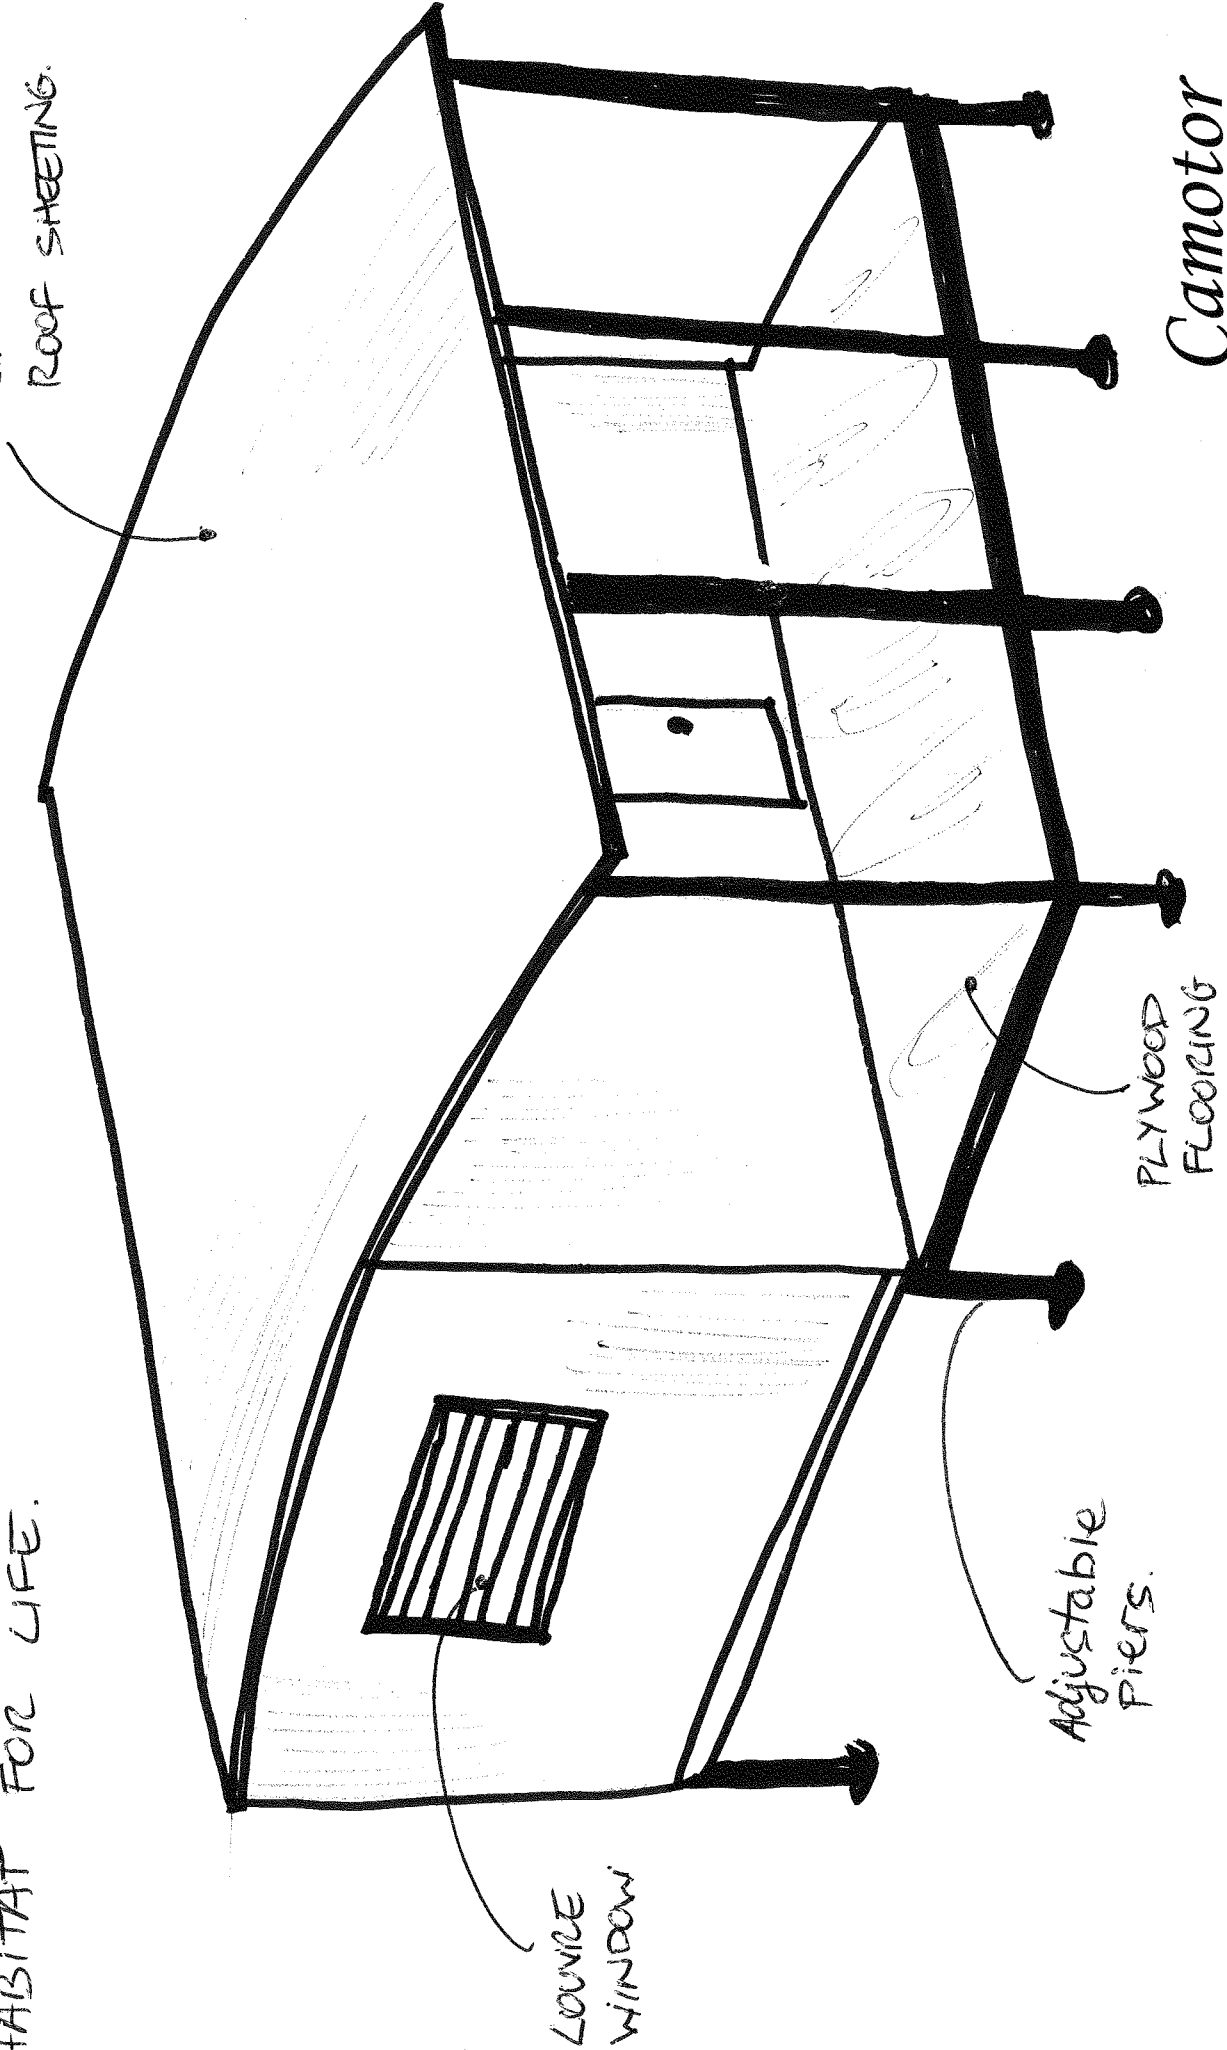

LOW COST HOUSING

6m x 3m (+ 6m x 1.8m)
HABITAT FOR LIFE.

ZINCALUME
ROOF SHEETING.

Camotor

PLYWOOD
FLOORING

Adjustable
PIERS.

LOUNGE
WINDOW